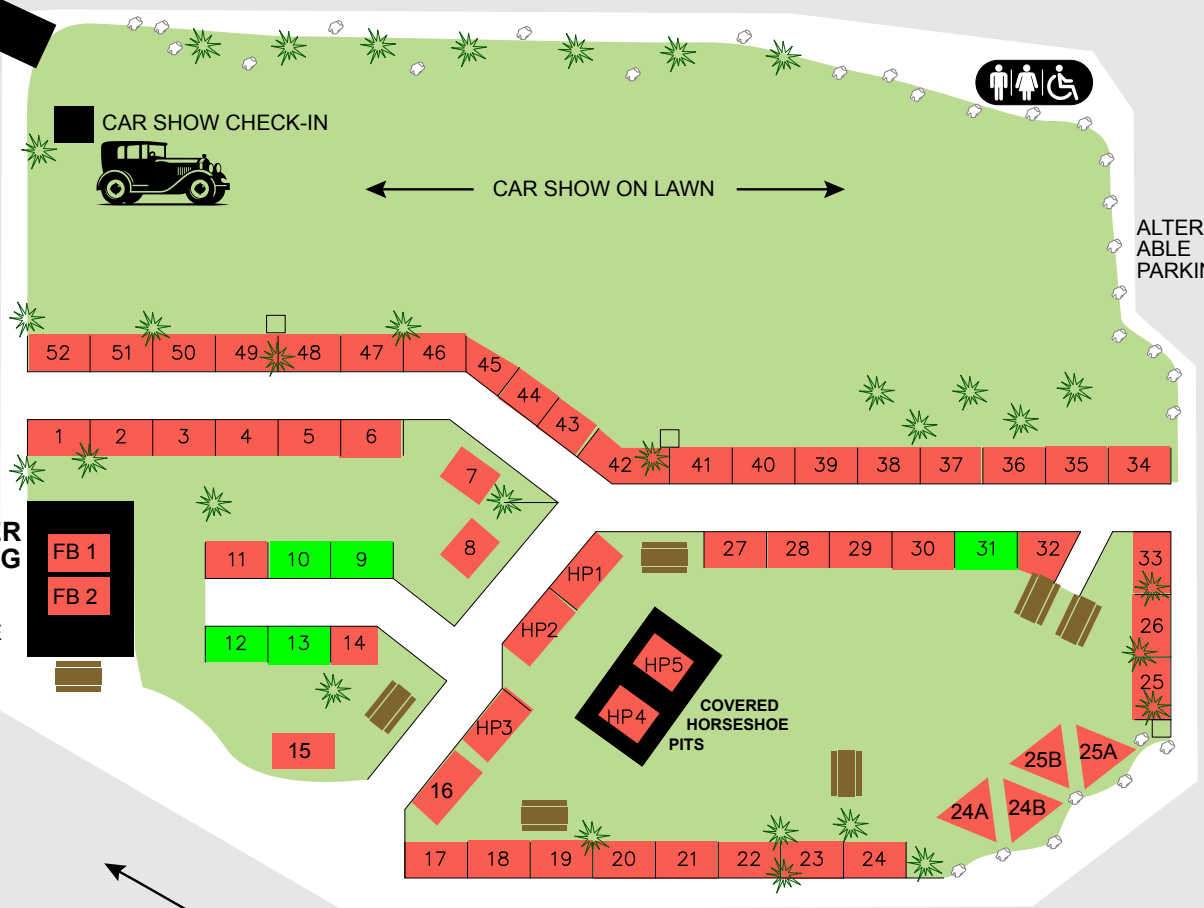

→ PARKING B

LEGEND

- AVAILABLE BOOTH
- RESERVED BOOTH
- RESTROOMS
- TREE
- BOULDER
- PICNIC TABLE